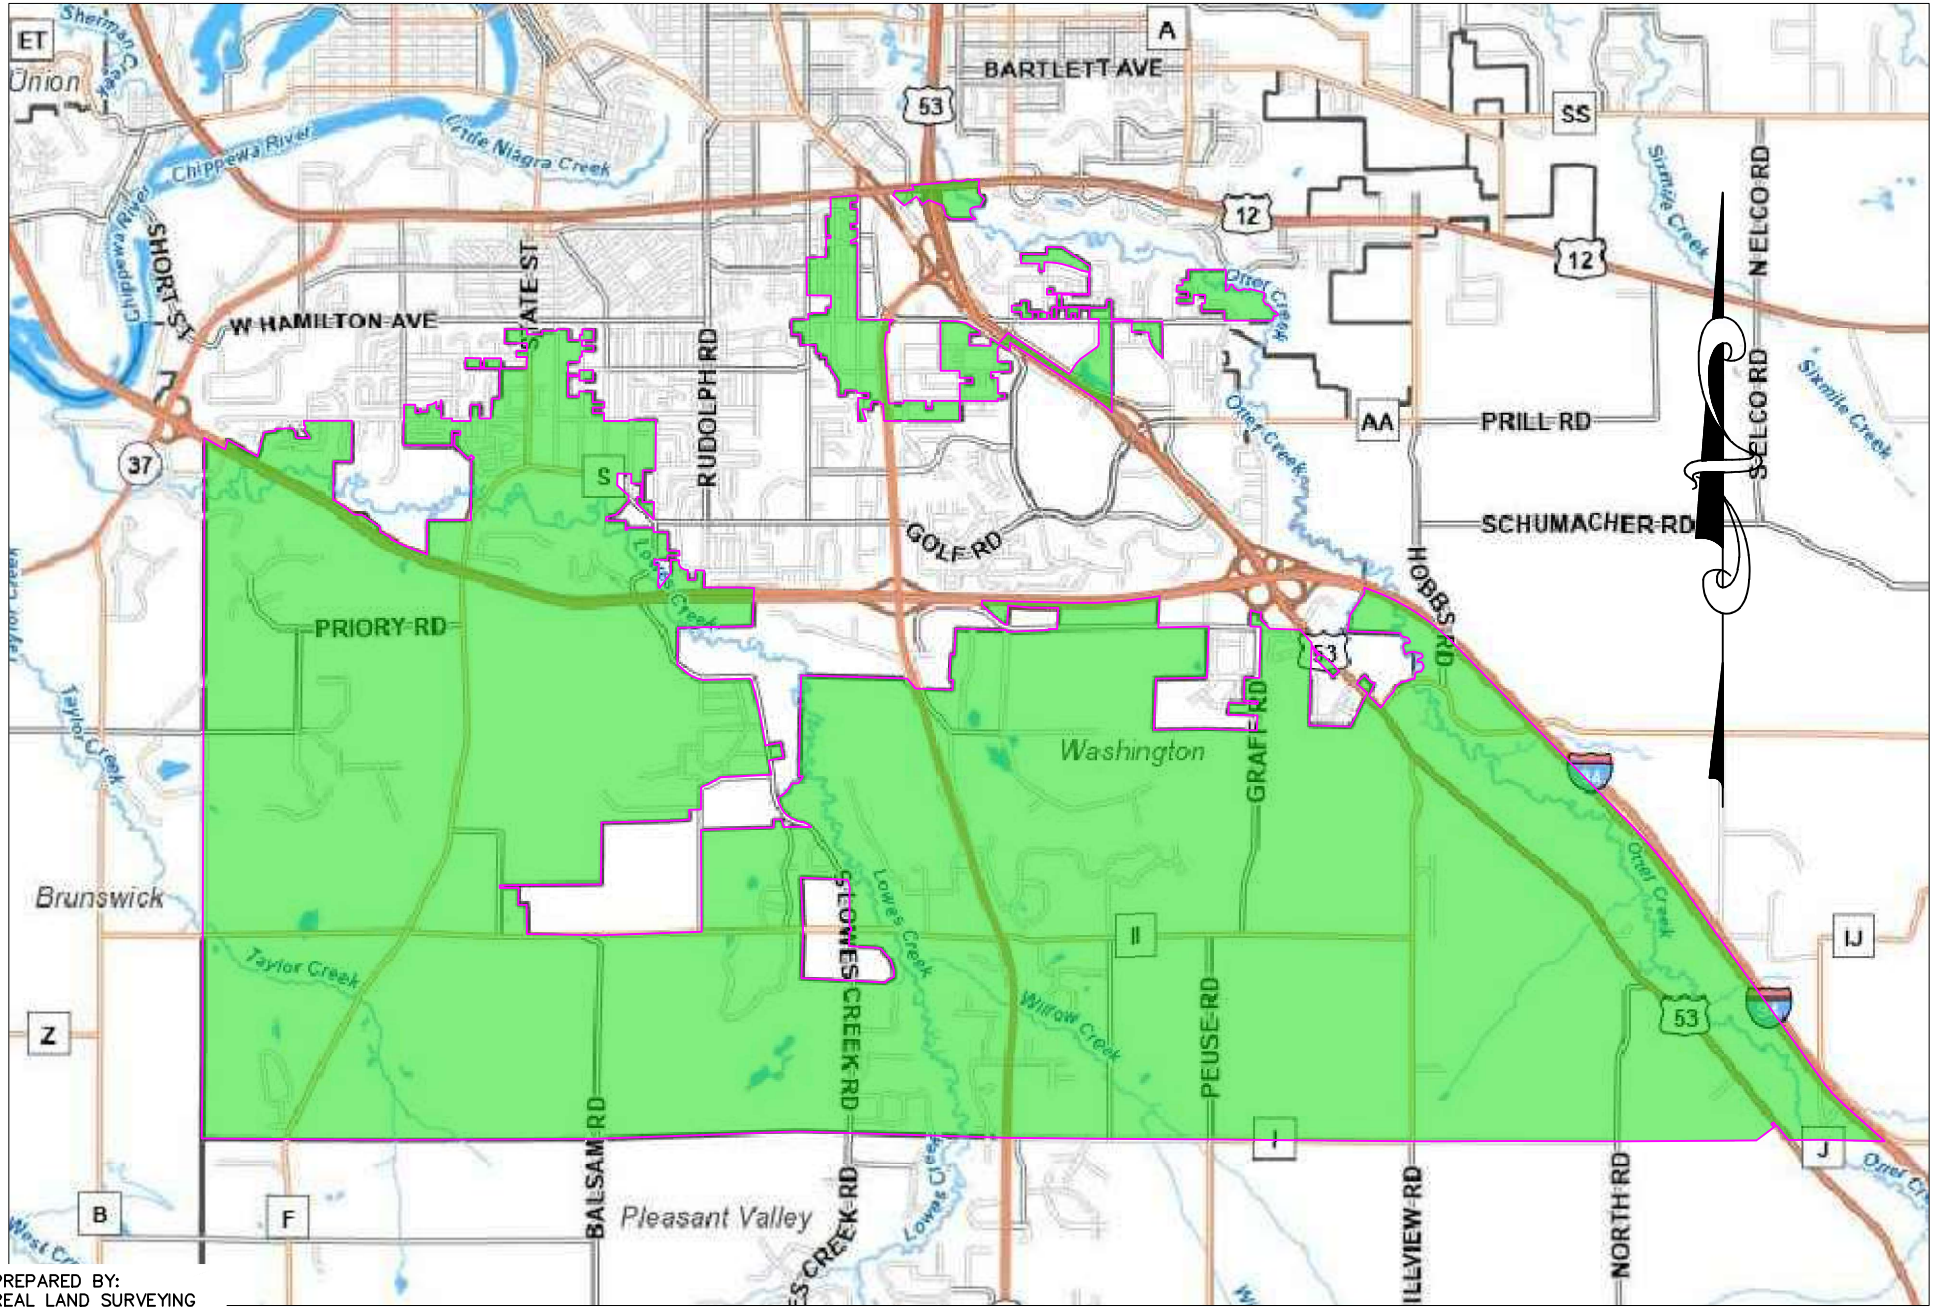

# VILLAGE OF WASHINGTON PROPOSED BOUNDARY SCALE MAP

PREPARED BY:  
REAL LAND SURVEYING  
1356 INTERNATIONAL DR.  
EAU CLAIRE, WI 54701  
(715) 514-4116  
RLSWI.COM

AUGUST 20, 2024

0 2500 5000 10000  
SCALE: 1" = 5000'