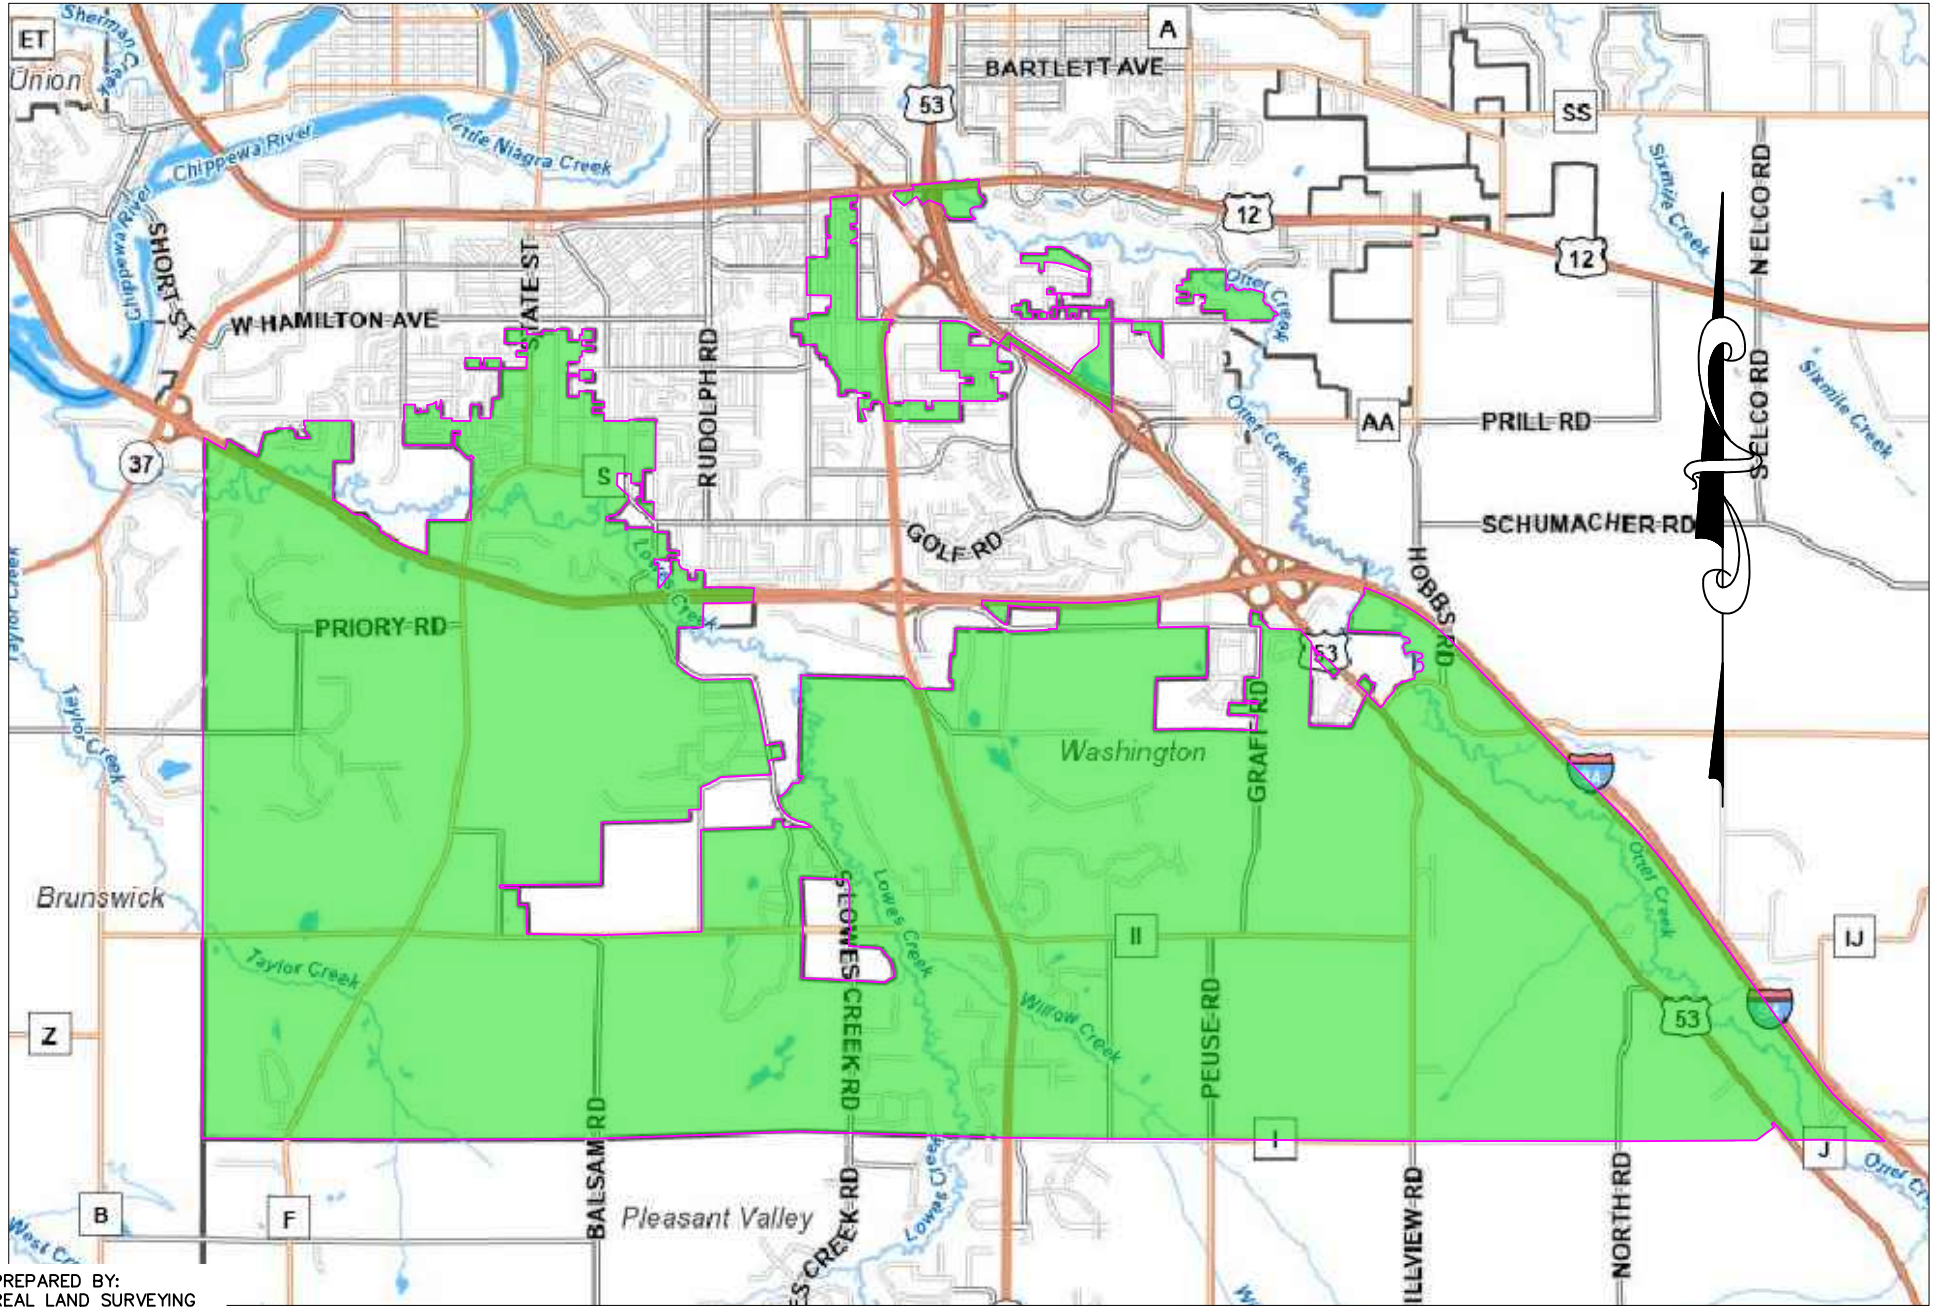

# VILLAGE OF WASHINGTON PROPOSED BOUNDARY SCALE MAP

PREPARED BY:  
REAL LAND SURVEYING  
1356 INTERNATIONAL DR.  
EAU CLAIRE, WI 54701  
(715) 514-4116  
RLSWI.COM

AUGUST 20, 2024  
REVISED FEBRUARY 26, 2025

0 2500 5000 10000  
SCALE: 1" = 5000'